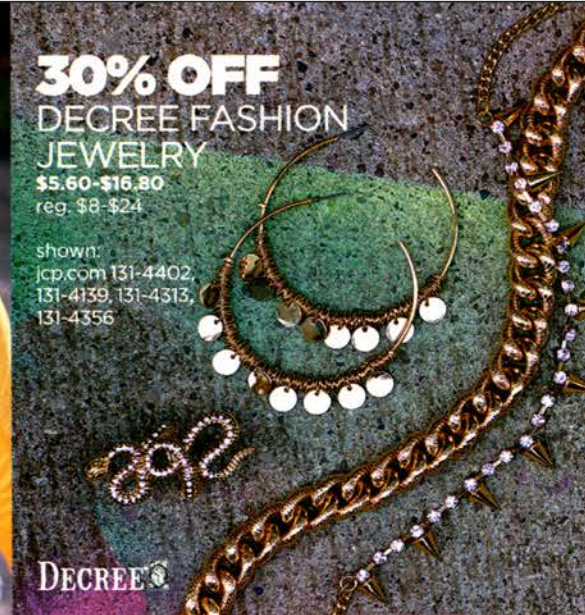

$59.99
Olsenboye
reed or erin
jcp.com 037-7451,
037-7446
reg. $69.99