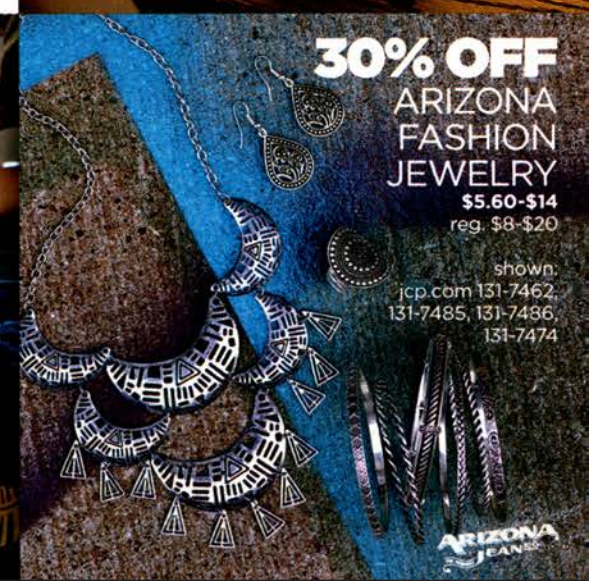

\$49.99
 Arizona kiley
 jcp.com
 037-7413
 reg. \$59.99

ARIZONA

\$39.99
 Olsenboye messenger
 or backpack
 jcp.com 102-4425,
 102-4412

Olsenboye

\$29.99
 Arizona stella
 jcp.com 102-9351
 reg. \$39.99

30% OFF
 ARIZONA
 FASHION
 JEWELRY
 \$5.60-\$14
 reg. \$8-\$20